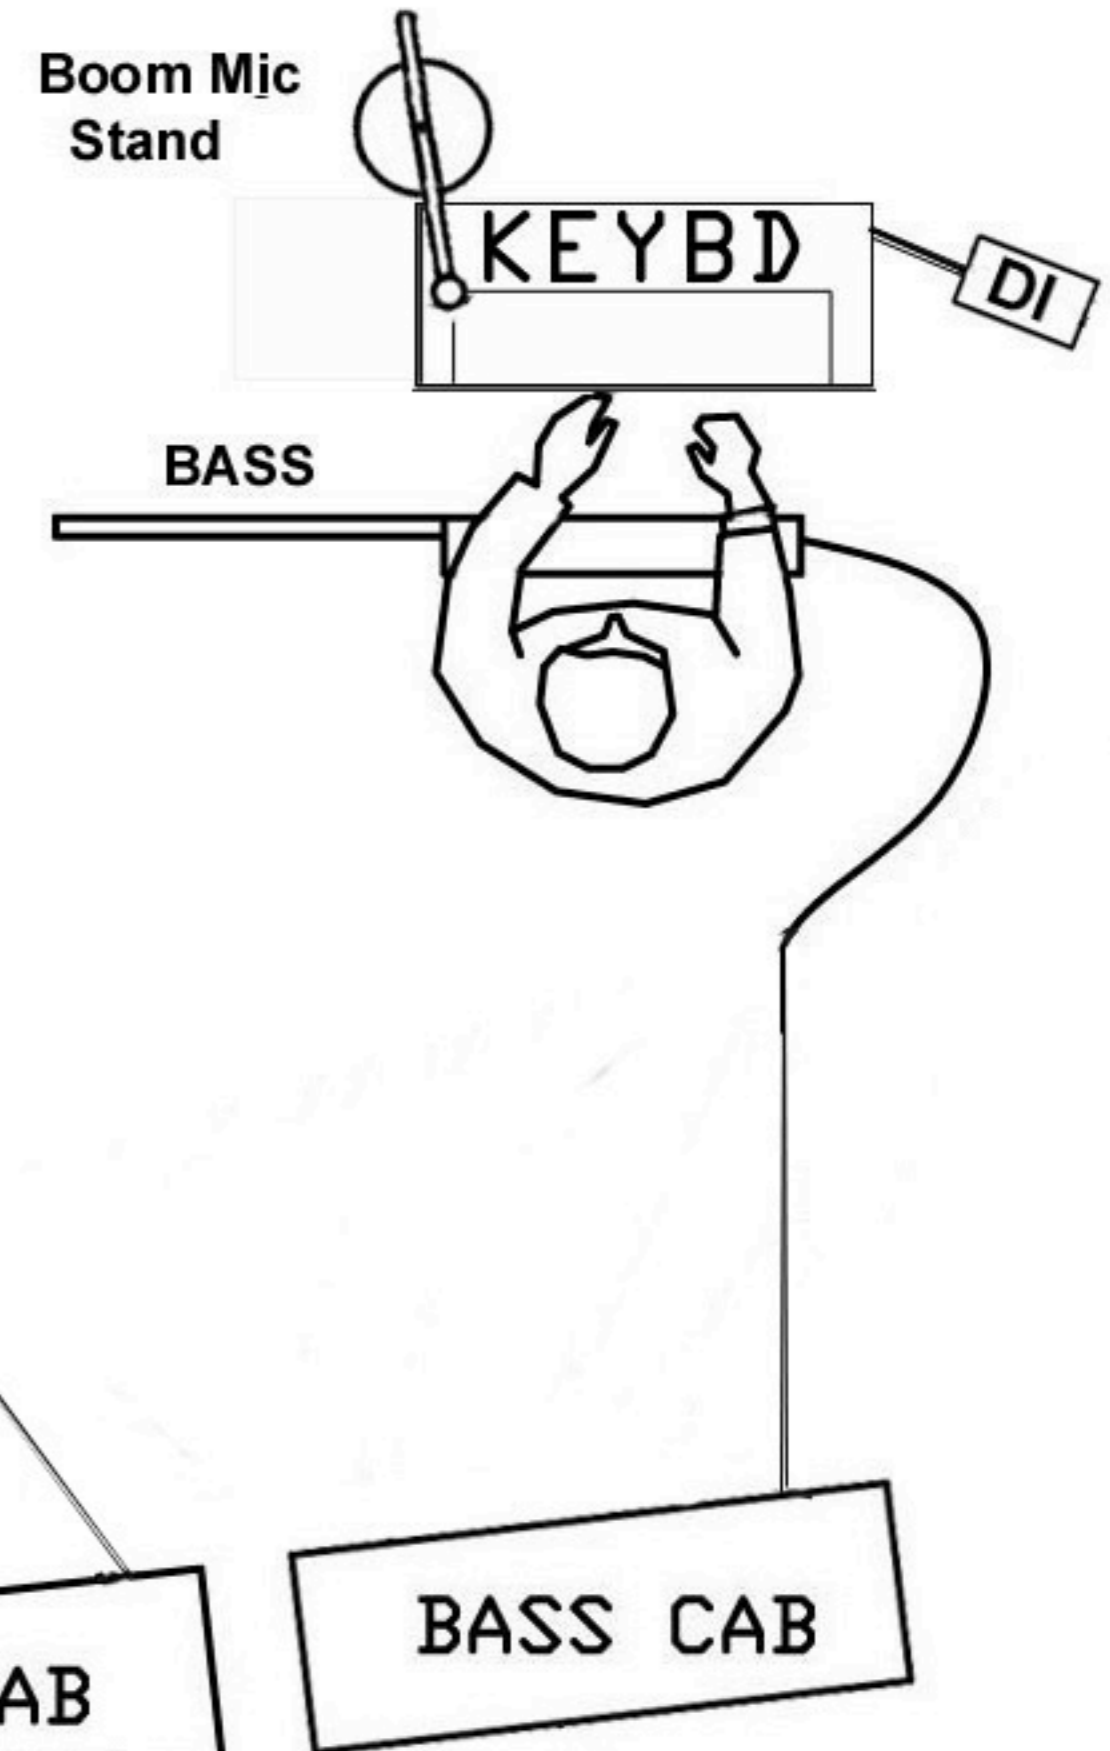

LEAD VOCAL
Straight Mic Stand

DI for alt amp sound
Gtr amp should also
have mic