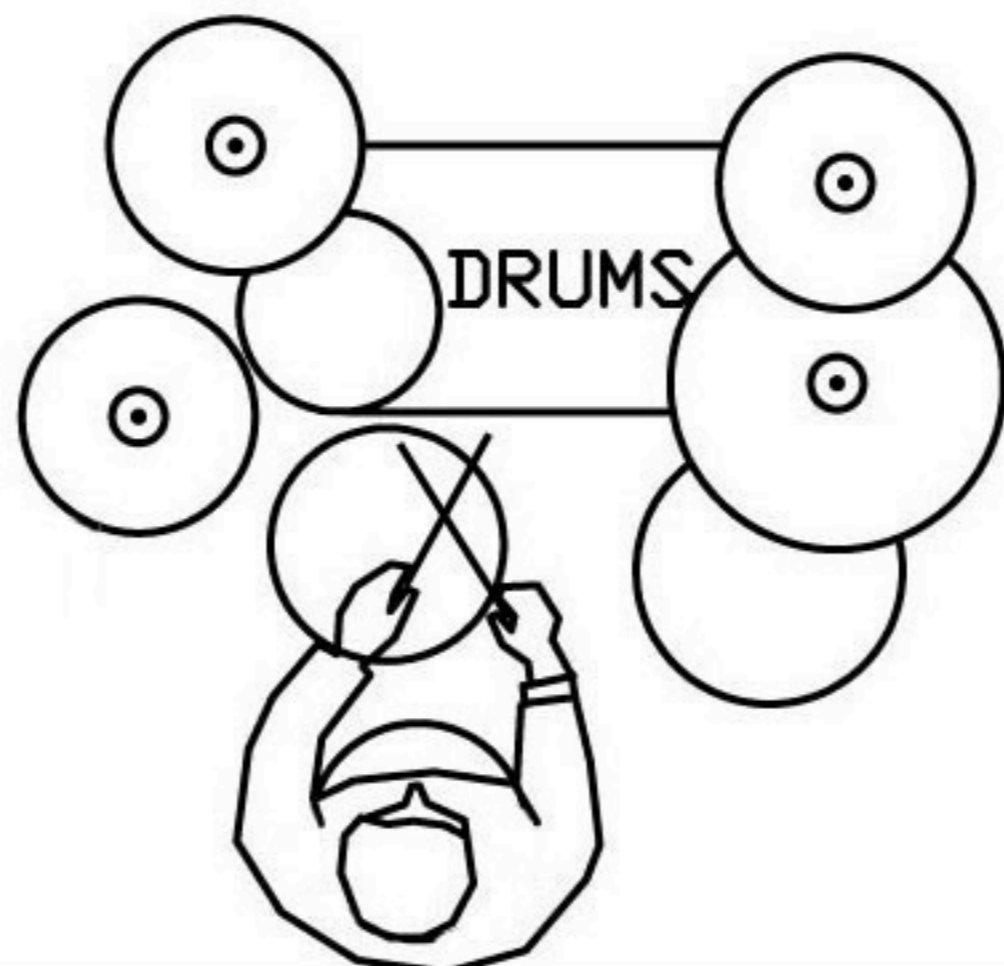

LEAD VOCAL
Straight Mic Stand

DI for alt amp sound
Gtr amp should also
have mic