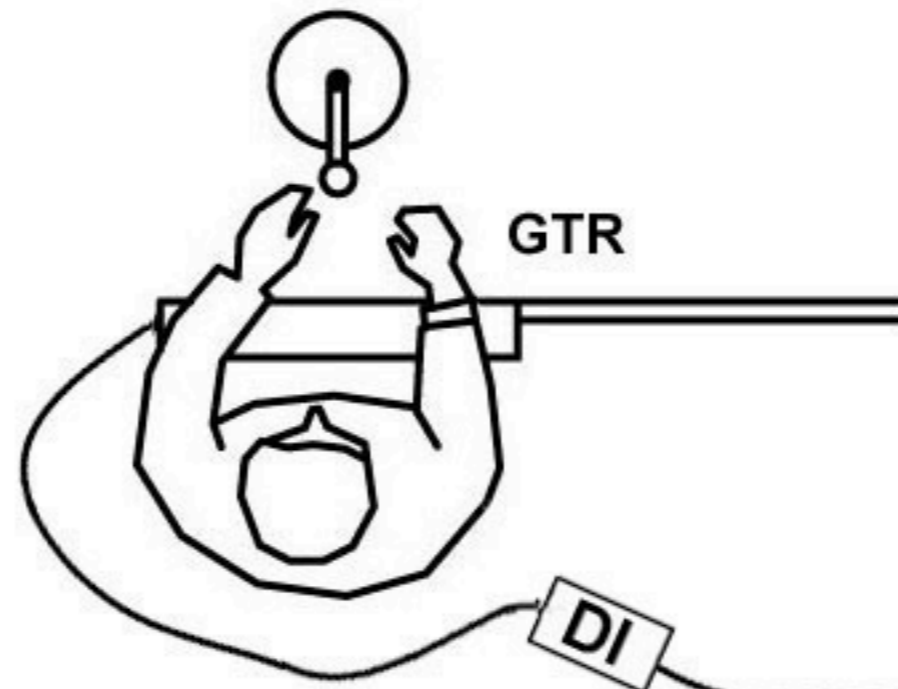

LEAD VOCAL
Straight Mic Stand

DI for alt amp sound
Gtr amp should also
have mic